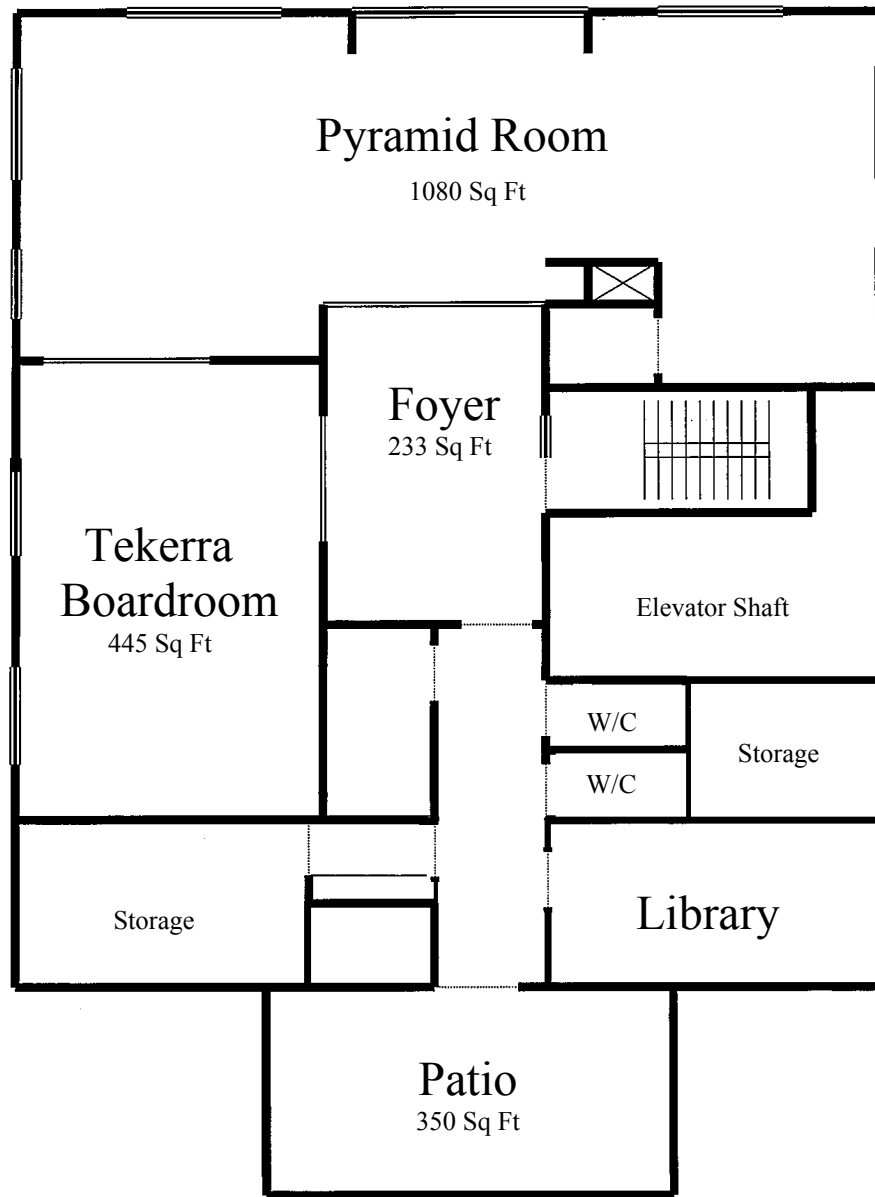

CAMPUS TOWER SUITE HOTEL

Live. Like. Home.

Meeting Room Capacities

Room	Class Room	Hollow Square	U-Shape	Theatre	Banquet	Board Room	Reception	Dinner Dance
Tekerra Boardroom 445 Sq Ft 9' Ceiling	N/A	N/A	N/A	N/A	N/A	12	N/A	N/A
Pyramid Room 1080 Sq Ft 9' Ceiling	35	36	30	70	64	30	100	56